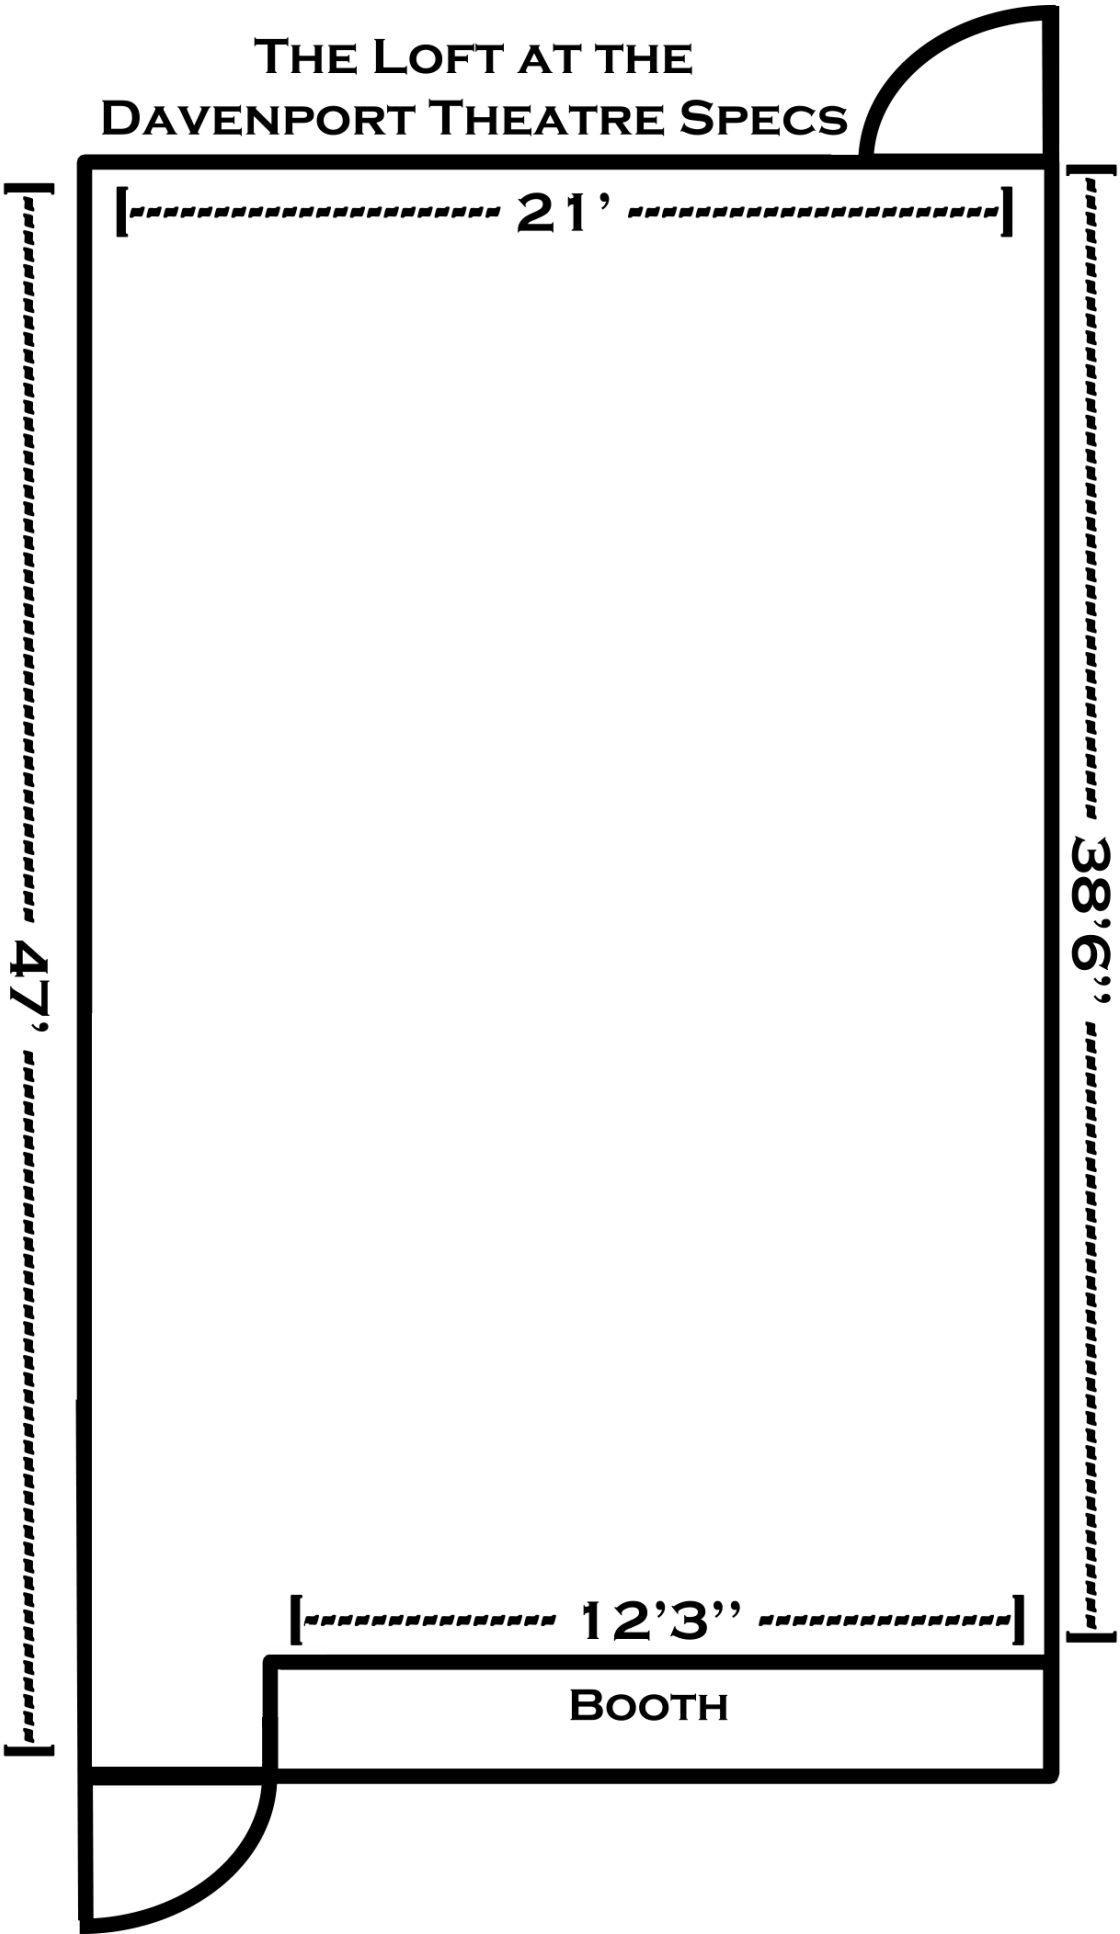

THE LOFT AT THE  
DAVENPORT THEATRE SPECS

21'

38'6"

47'

12'3"

BOOTH